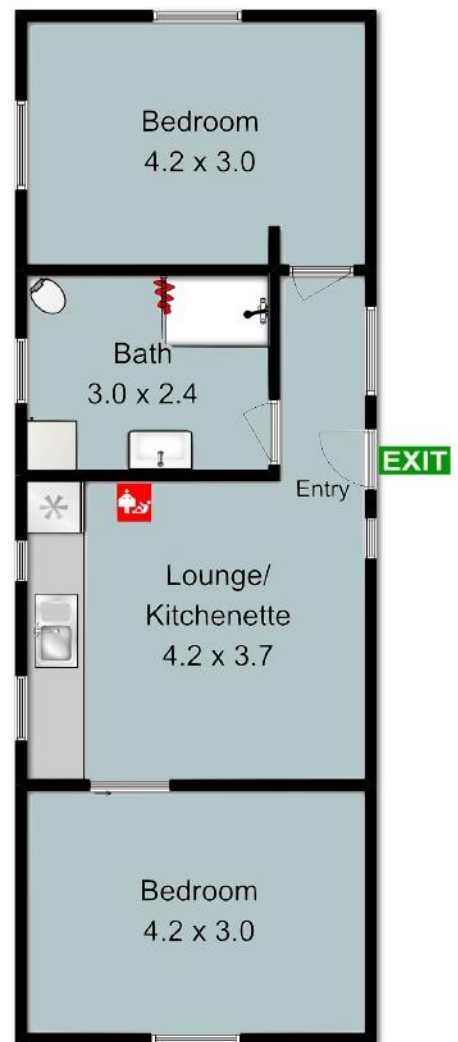

"Snow Berry Bungalow"  
(Approx 70 sq m)

"Tea Tree Bungalow"  
(Approx 70 sq m)

Site Plan for Mt Lyell Anchorage

"Waratah"  
(Approx 55 sq m)

**Mt Lyell Anchorage B&B**  
**17 Cutten St, Queenstown**

Emergency  
Assembly Area  
Cutten St.

Produced by Dan Healey Photography  
Fixtures and fittings are for display purposes only.  
Not to scale. This floorplan is a sketch, and all dimensions stated are approximate.  
All room measurements are in metres.  
Approx total floor area of all units 195 sq m