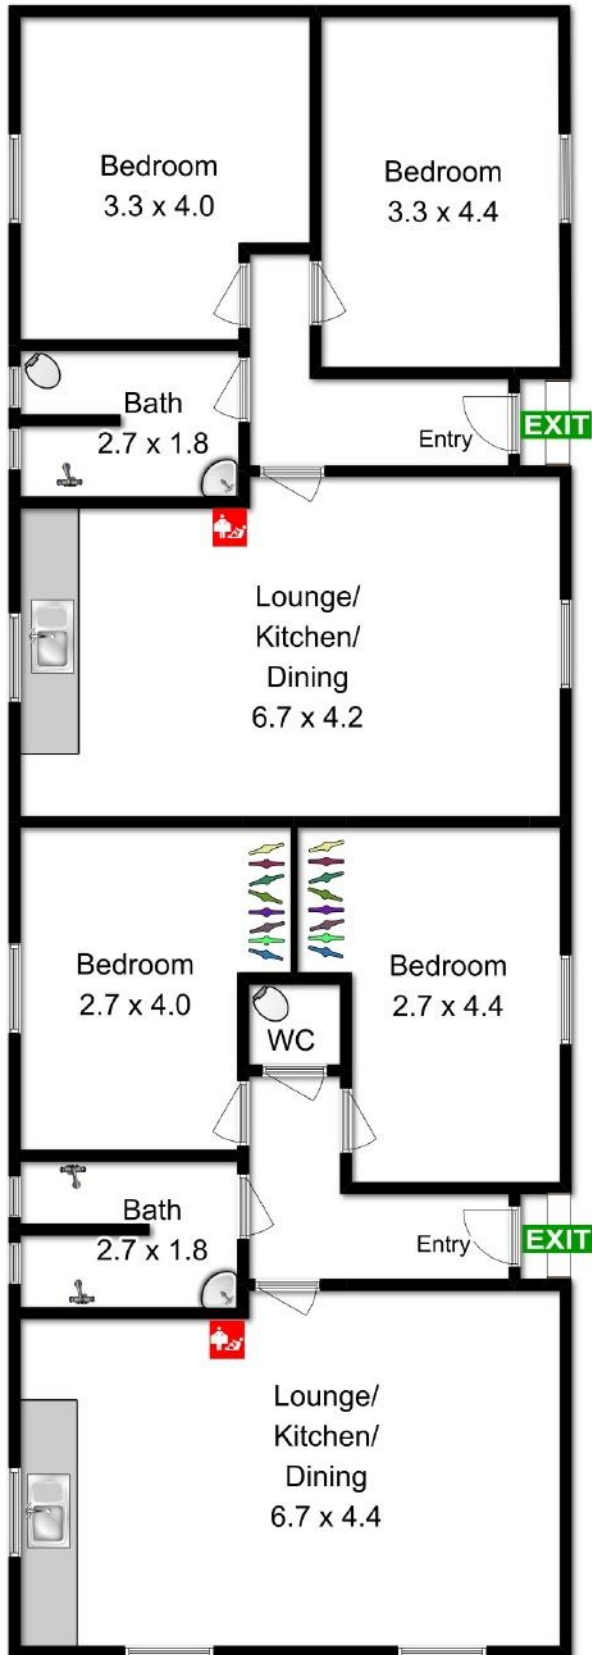

"Snow Berry Bungalow"  
(Approx 70 sq m)

"Tea Tree Bungalow"  
(Approx 70 sq m)

Site Plan for Mt Lyell Anchorage

"Waratah"  
(Approx 55 sq m)

**Mt Lyell Anchorage B&B**  
**17 Cutten St, Queenstown**

Emergency  
Assembly Area  
Cutten St.

Produced by Dan Healey Photography  
Fixtures and fittings are for display purposes only.  
Not to scale. This floorplan is a sketch, and all dimensions stated are approximate.  
All room measurements are in metres.  
Approx total floor area of all units 195 sq m