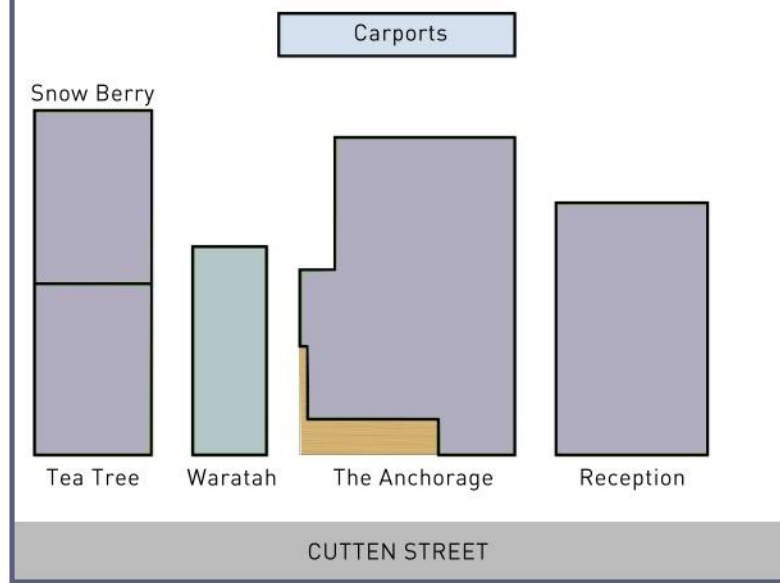

"Snow Berry Bungalow"  
(Approx 70 sq m)

"Tea Tree Bungalow"  
(Approx 70 sq m)

Site Plan for Mt Lyell Anchorage

"Waratah"  
(Approx 55 sq m)

**Mt Lyell Anchorage B&B**  
**17 Cutten St, Queenstown**

Emergency  
Assembly Area  
Cutten St.